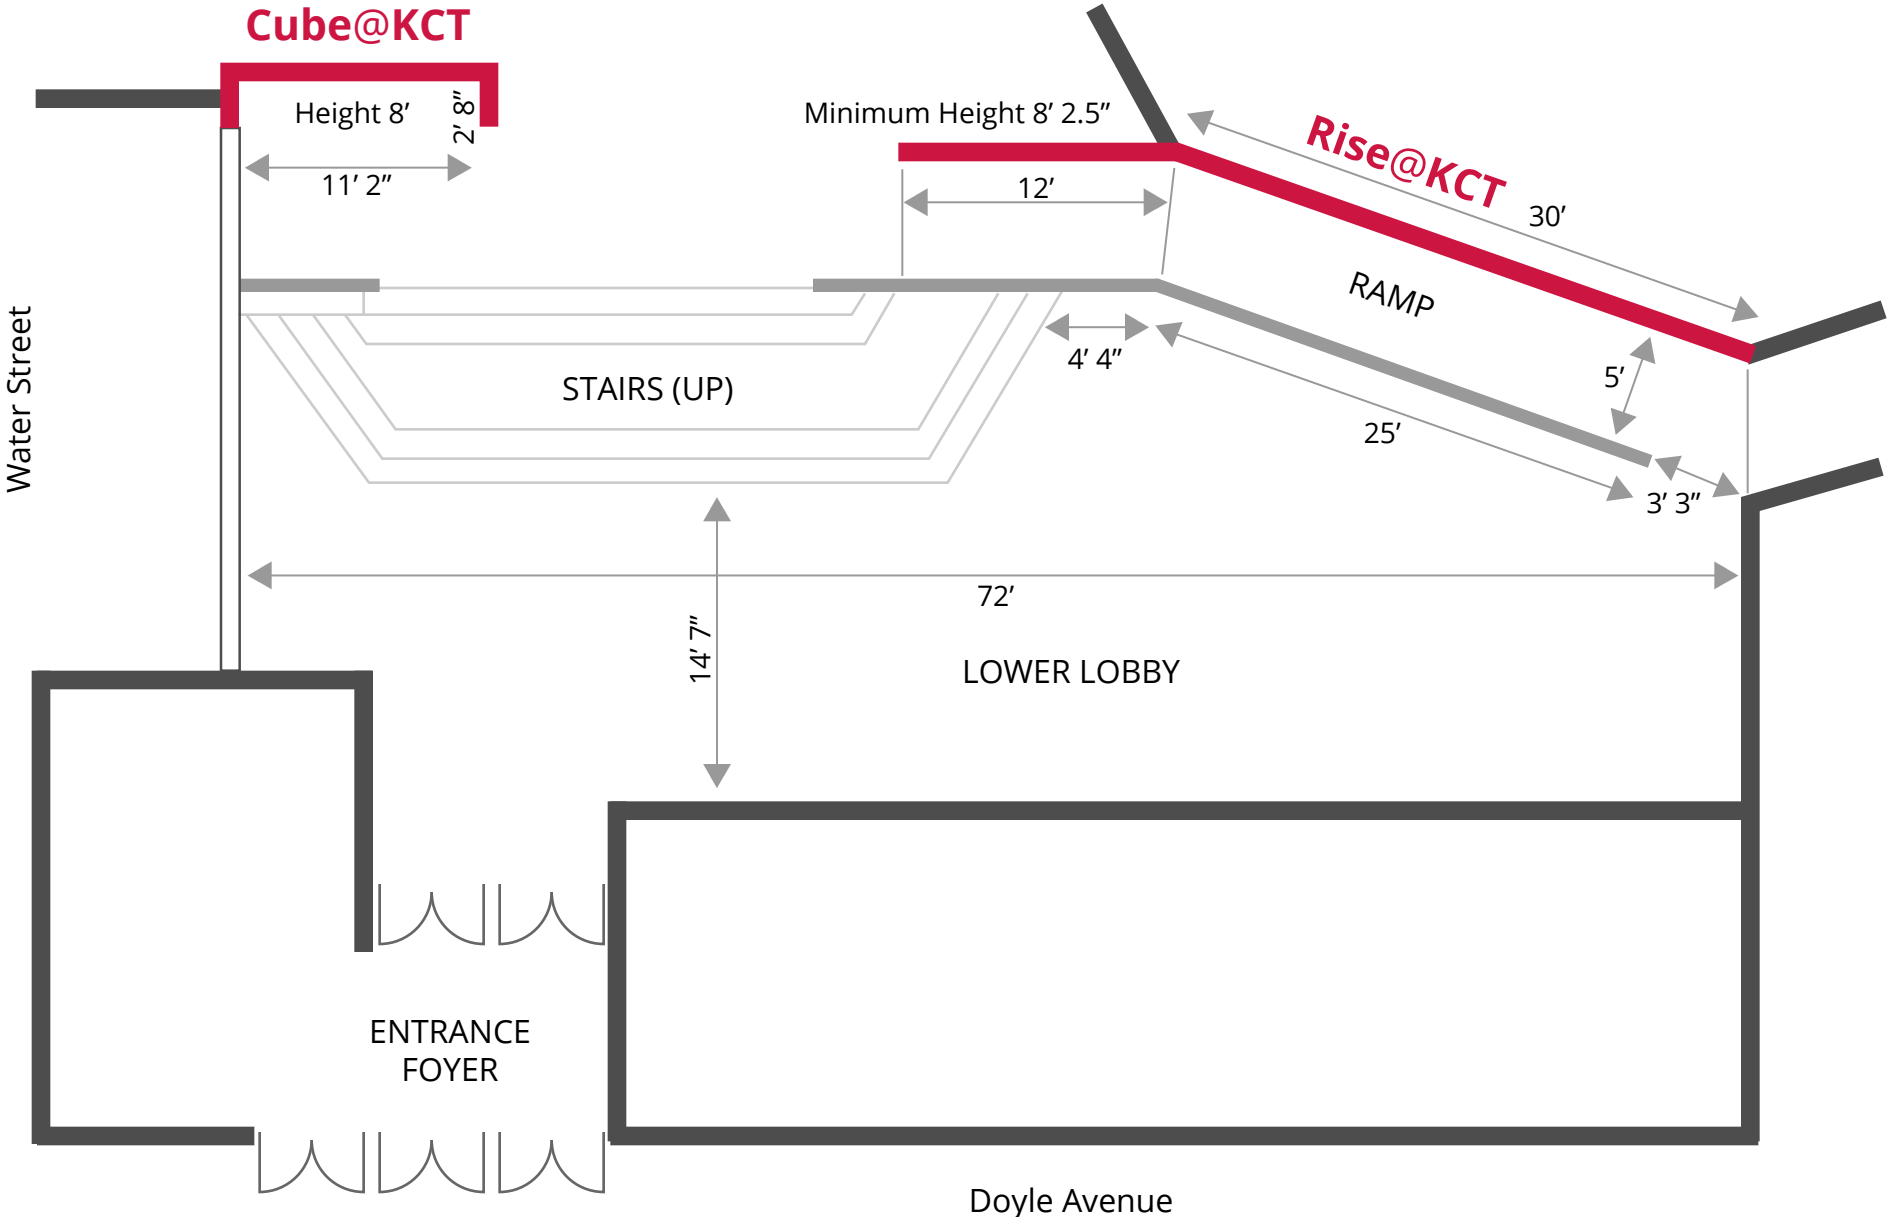

ART@KCT Floor Plan

Legend Window  Railing 

Rise minimum height is 8' 2.5"
If height is critical please contact us for details.